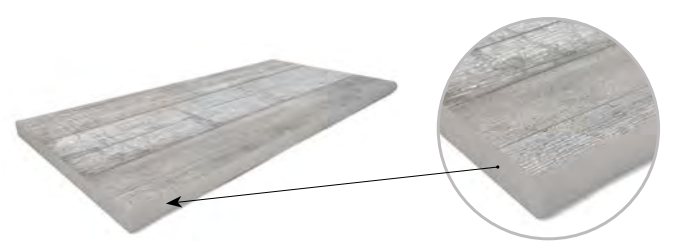

Collection: Icon outdoor

Gradino toro

30x60 11³/₄"x23⁵/₈" **_753646** ▲ GR-01820

40x120 15³/₄"x47¹/₈" **_753648** ▲ GR-03060