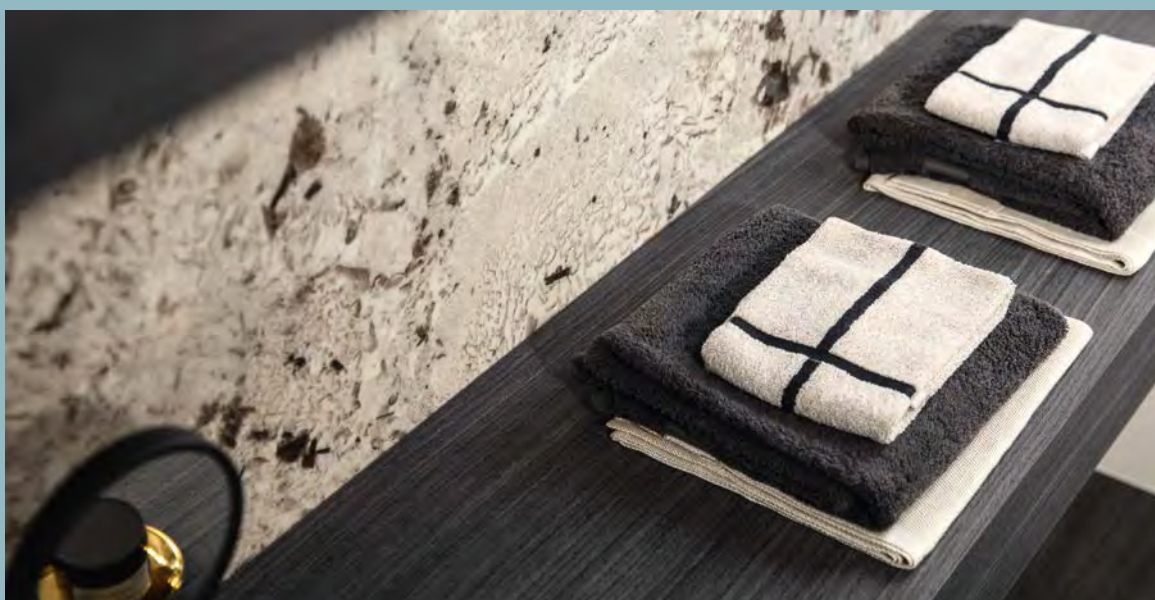

wall: glacier glossy 120x240 47^{1/4}"x94^{1/2}" / french herringbone mix 1 comfort shelf: plank_06
floor: plank_06 comfort 120x120 47^{1/4}"x47^{1/4}"

wall: glacier glossy 120x240 47^{1/4}"x94^{1/2}" / french herringbone mix 1 comfort shelf: plank_06